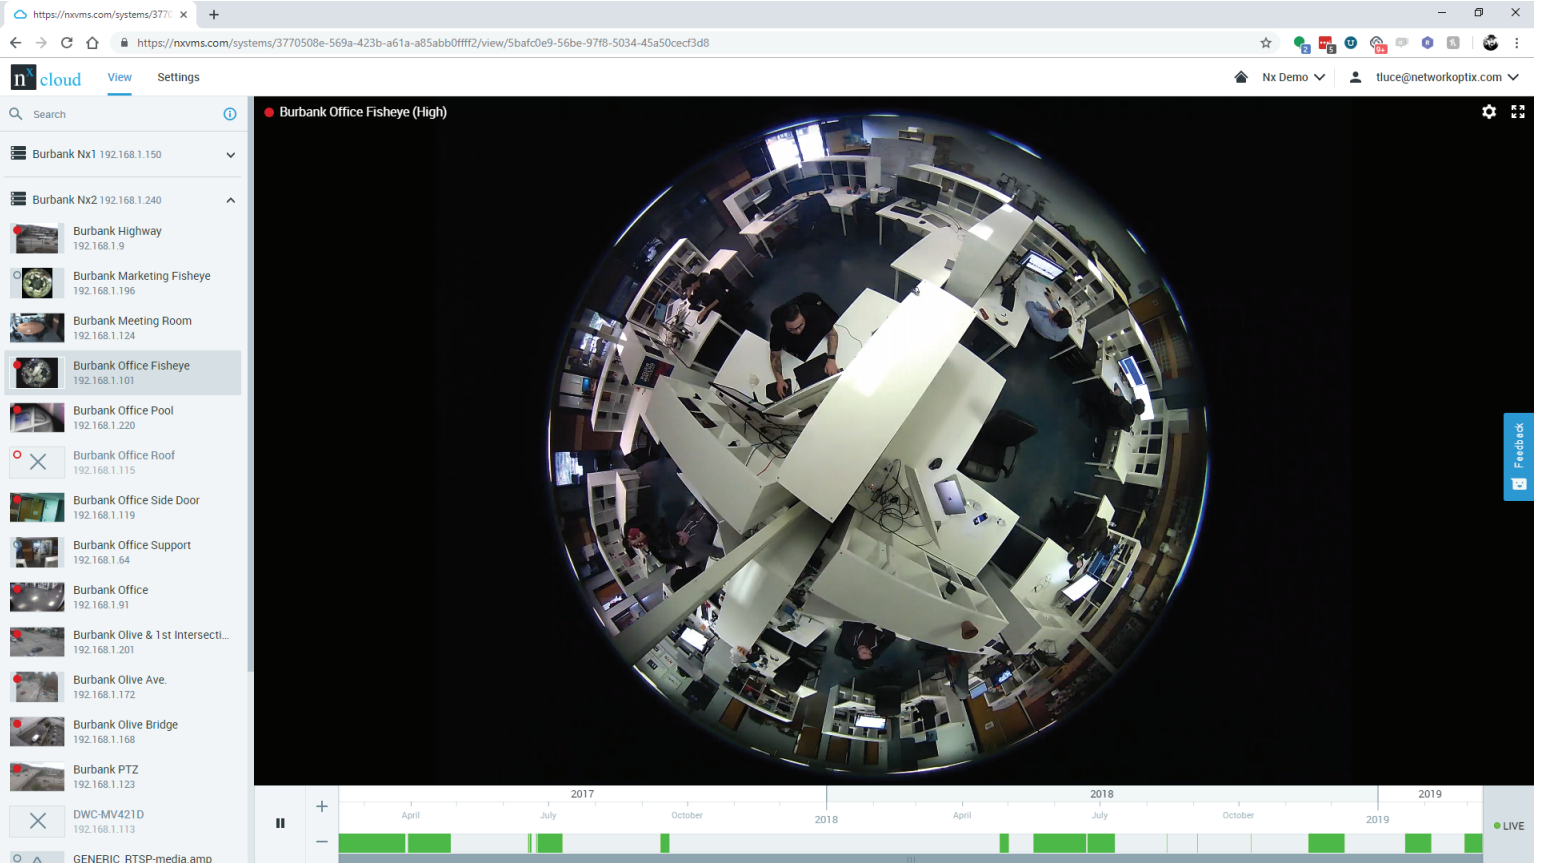

# CLOUD OVERVIEW

A public cloud application built to enable simple, fast, remote connectivity and management of Internet-connected Nx Witness Systems.

## SCALE

- NAT Traversal
- Data Proxy via AWS
- LDAP Credentials
- Encrypted Connections
- Wifi / LAN / WAN
- 4G / LTE / Data

- Live Video (adaptive)
- Recorded Video (adaptive)
- Camera Details
- Keyword Search
- Calendar Search
- Scalable Timeline