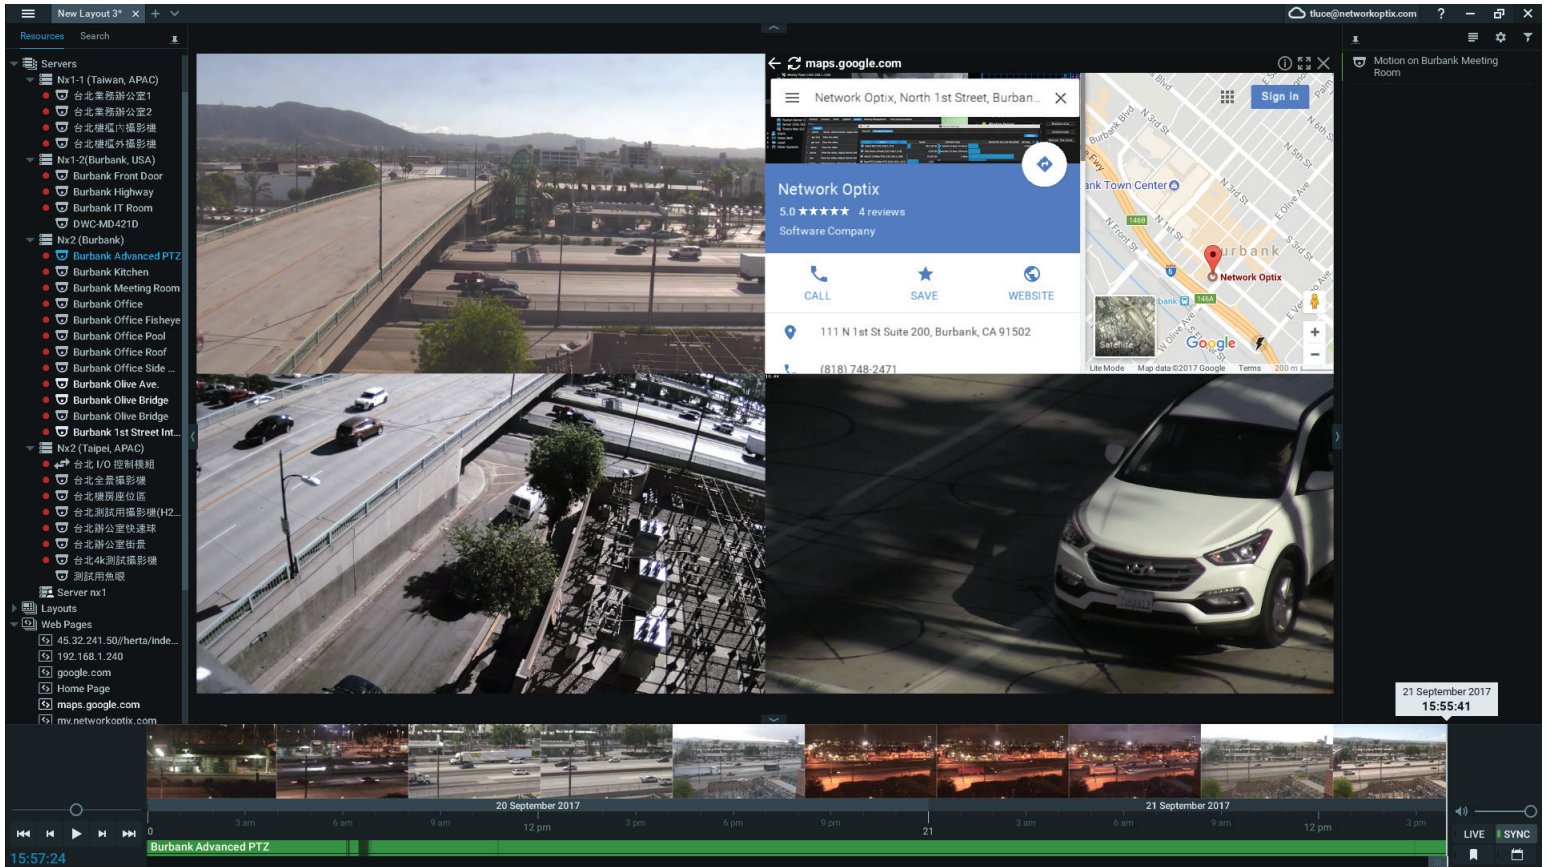

DESKTOP OVERVIEW

A rich media browser with a flexible GRID interface designed for connecting to, viewing, and managing your Nx Witness System.

USABILITY	MEDIA	CONFIGURATION	SEARCH
------------------	--------------	----------------------	---------------

 Drag & Drop Interface	 IP Video Cameras / Devices	 Events & Rules Engine	 Smart Motion Search
 Consolidated Notifications	 RTSP/HTTP Streams	 User Management	 Keyword Search
 Adaptive Playback	 I/O Devices	 IP Video Devices	 Calendar Search
 Customizable Layouts	 Web Pages / URLs	 Server Management	 Time-Slice Search
 Digital Maps	 Recorded Video Files	 I/O Device Management	 Bookmarks
 Adaptive Scaling	 Static Image Files	 Storage Management	 Audit Trail