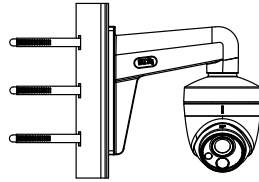

Specification

Camera	
Image Sensor	2 MP CMOS
Signal System	PAL/NTSC
Frame Rate	TVI: 1080p@25fps/30fps
Resolution	1920 (H) × 1080 (V)
Min. Illumination	0.003 Lux @ (F1.2, AGC ON), 0 Lux with IR
Shutter Time	PAL: 1/25 s to 1/50, 000 s NTSC: 1/30 s to 1/50, 000 s
Slow Shutter	Max. 16 times
Lens	2.8 mm, 3.6 mm fixed lens
Field of View	2.8 mm, horizontal FOV: 103.5°, vertical FOV: 55°, diagonal FOV: 119° 3.6 mm, horizontal FOV: 79.1°, vertical FOV: 43°, diagonal FOV: 92°
Lens Mount	M12
Strobe Light Alarm	Yes
Day & Night	ICR
WDR (Wide Dynamic Range)	≥130 dB
Angle Adjustment	Pan: 0° to 360°, Tilt: 0° to 75°, Rotate: 0° to 360°
Menu	
White Light	AUTO/OFF
Image Mode	STD/HIGH-SAT
AGC	Yes
Day/Night Mode	Auto/Color/BW (Black and White)
White Balance	Auto/Manual
AE (Auto Exposure) Mode	WDR/BLC/HLC/Global
Privacy Mask	4 programmable privacy masks
Motion Detection	4 programmable motion areas
Noise Reduction	3D DNR/2D DNR
Language	English
Function	Brightness, Sharpness, Mirror, Smart IR
Interface	
Video Output	1 HD analog output
General	
Operating Conditions	-40 °C to 60 °C (-40 °F to 140 °F), humidity: 90% or less (non-condensing)
Power Supply	12 VDC ± 25% <i>*You are recommended to use one power adapter to supply the power for one camera.</i>
Power Consumption	Max. 4.5 W
Ingress Protection	IP67
Material	Enclosure: Plastic Main body: Metal
IR Range	Up to 20 m
White Light Range	Up to 20 m
PIR Range	Angle: 110°, Range: 11 m
Communication	HIKVISION-C
Dimensions	Φ 109.8 mm × 89.75 mm (Φ 4.32" × 3.53")
Weight	Approx. 327 g (0.72 lb.)

Order Model

DS-2CE71D8T-PIRL

Dimension

Accessory

DS-1272ZJ-110-TRS
Wall Mounting Bracket

DS-1275ZJ-SUS
Vertical Pole Mounting Bracket

DS-1276ZJ-SUS
Corner Mounting Bracket

DS-1280ZJ-S
Junction Box

DS-1281ZJ-S
Inclined Ceiling Mounting Bracket

DS-1280ZJ-TR13
Junction Box

Distributed by

HIKVISION®

Headquarters

No.555 Qianmo Road, Binjiang District,
Hangzhou 310051, China
T +86-571-8807-5998
overseasbusiness@hikvision.com